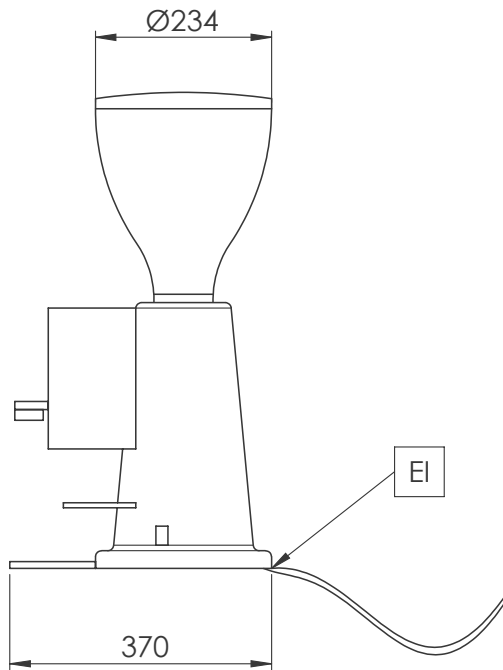

Coffee System
Doser Coffee Grinder, Flat 65 mm

ITEM # _____

MODEL # _____

NAME # _____

SIS # _____

AIA # _____

602543 (GRND600)

* NOT TRANSLATED *

Side

Front

Electric

Supply voltage:	
602543 (GRND600)	230 V/1N ph/50/60 Hz
Electrical power max.:	0.34 kW
Plug type:	CE-SCHUKO

Key Information:

External dimensions,	
Width:	230 mm
External dimensions,	
Depth:	370 mm
External dimensions,	
Height:	600 mm
Net weight:	13 kg
Shipping weight:	14 kg
Shipping height:	300 mm
Shipping width:	450 mm
Shipping depth:	700 mm
Shipping volume:	0.09 m ³