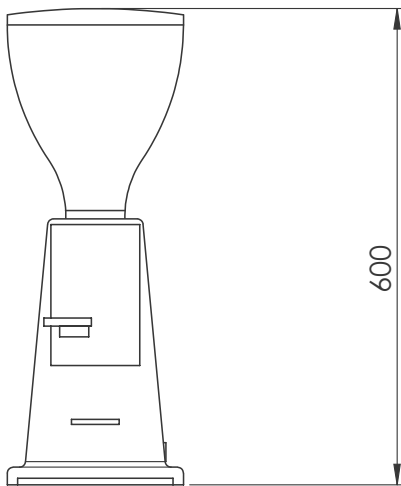

Coffee System
Doser Coffee Grinder, Flat 65 mm

ITEM # _____

MODEL # _____

NAME # _____

SIS # _____

AIA # _____

602543 (GRND600)

* NOT TRANSLATED *

Side

Front

Electric

Supply voltage:	
602543 (GRND600)	230 V/1N ph/50/60 Hz
Electrical power max.:	0.34 kW
Plug type:	CE-SCHUKO

Key Information:

External dimensions,	
Width:	230 mm
External dimensions,	
Depth:	370 mm
External dimensions,	
Height:	600 mm
Net weight:	13 kg
Shipping weight:	14 kg
Shipping height:	300 mm
Shipping width:	450 mm
Shipping depth:	700 mm
Shipping volume:	0.09 m ³